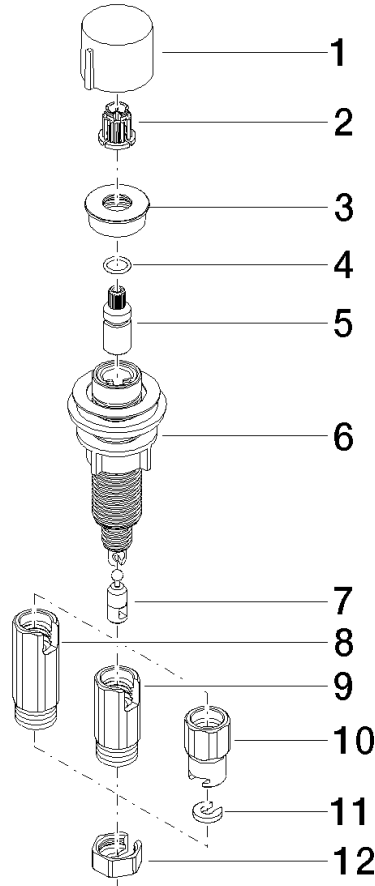

Strainer waste with control handle - Brushed Champagne (22kt Gold)

ELIO

10 712 970

- control for single basin
- including adapter for Bowden cable

Fits ELIO, ENO, MEM, META SQUARE, SYNC and TARA ULTRA

Fits: ELIO, MEM, ENO, SYNC, TARA ULTRA, META SQUARE

	Brushed Champagne (22kt Gold)	10 712 970-46
	Chrome	10 712 970-00
	Brushed Platinum	10 712 970-06
	Platinum	10 712 970-08
	Durabrand (23kt Gold)	10 712 970-09
	Dark Chrome	10 712 970-19
	Brushed Durabrand (23kt Gold)	10 712 970-28
	Matte Black	10 712 970-33
	Champagne (22kt Gold)	10 712 970-47
	Brushed Chrome	10 712 970-93
	Brushed Dark Platinum	10 712 970-99

10 712 970

mm [inches]

10 712 970

Parts for other finishes can be found here: [Chrome](#)

Spare parts list

No.	Item Number	Name	Quantity used	Delivery time
1	09 20 97 030-46	handle	1	60
2	90 12 12 002 00 90	fixing cap	1	2
3	09 27 87 011-46	rosette	1	30
4	09 14 10 042 90	seal	1	2
5	09 29 06 087-46	spindle	1	-
Spare part can no longer be ordered, please order the replacement item				
6	04 30 01 029 00 90	adaptor	1	2
7	09 24 03 175 90	adaptor	1	2
8	09 11 10 073-07	connection	1	30
9	09 11 10 074-07	connection	1	30
10	09 11 10 079-07	connection	1	30
11	09 30 11 087 90	disc	1	2
12	09 23 30 024-07	nut	1	30